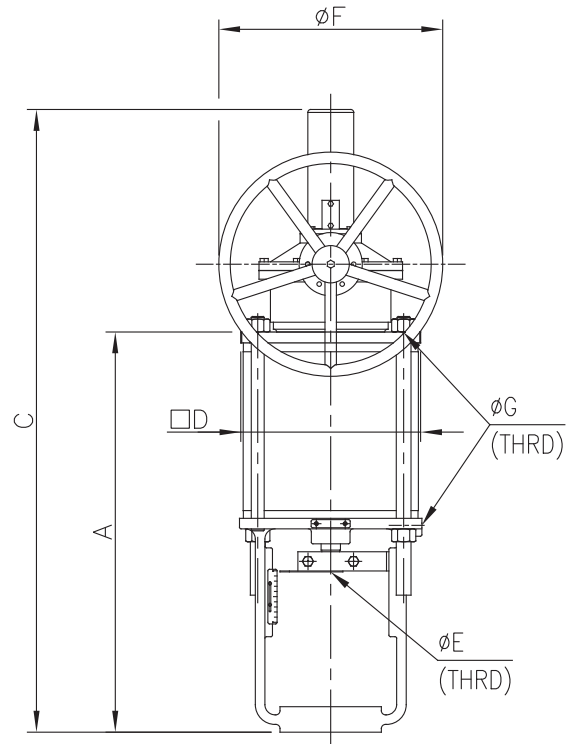

Direct Actuator
with Handwheel
(06 and 07
sizes)

Reverse
Actuator with
Handwheel (06
and 07 sizes)

Accessories

Pneumatic positioners, electro-pneumatic positioners, smart positioners, air regulators, Limit switch, electro-pneumatic transducer, solenoid valves and others.