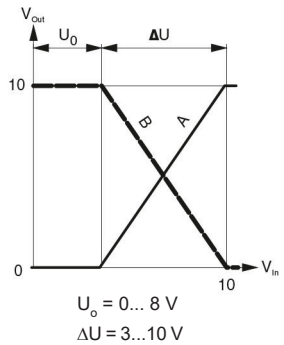

T15 / 3

Fig. 1a

Fig. 1b

Fig. 2

Unidad de rango partido AEL

spirax sarco AEL3E Date Code: XXX-A Country of Origin: Germany Spirax-Sarco Limited, Charlton House, Cheltenham, Gloucestershire, GL53 8ER, GB	24 Vac/dc 12W 50/60Hz max. -10T55 (60)°C IP66 Control Signal: DC 0...10V	 23BA E79024 2575 AVP2348P232U Temperature Indicating & Regulating Equipment
	Equipment Intended for connection to a Class 2 power source.	