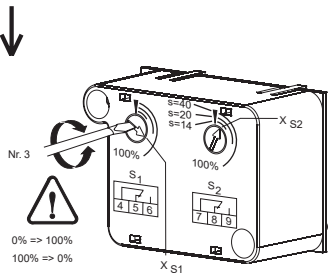

Fig. 10a

Fig. 10b

Fig. 11

Fig. 12

Interruptor auxiliar AEL3

spirax sarco AEL3E Date Code: XXX-A Country of Origin: Germany Spirax-Sarco Limited, Charlton House, Cheltenham, Gloucestershire, GL53 9ER, GB	24 Vac/dc 12W 50/60Hz max. -10T55 (60)°C IP68 Control Signal: DC 0...10V	 238A E7624 23FR A7F2348F232U Temperature Indicating & Regulating Equipment
	Equipment intended for connection to a Class 2 power source.	