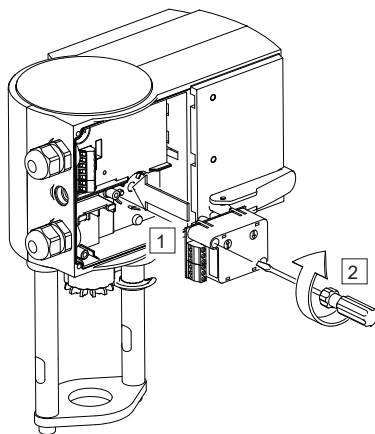

	T15
	1
	3
	s24 (1x)

Fig. 4

Fig. 5

Fig. 6

Fig. 7

Fig. 8

Fig. 9a

Fig. 9b

Fig. 10a

Fig. 10b

Fig. 11

Fig. 12

Interruptor auxiliar AEL3

spirax sarco AEL3E Date Code: XXX-A Country of Origin: Germany Spirax-Sarco Limited, Charlton House, Cheltenham, Gloucestershire, GL53 9ER, GB	24 Vac/dc 12W 50/60Hz max. -10T55 (60)°C IP68 Control Signal: DC 0...10V	 238A E7624 23FR A7F2348F232U Temperature Indicating & Regulating Equipment
	Equipment intended for connection to a Class 2 power source.	