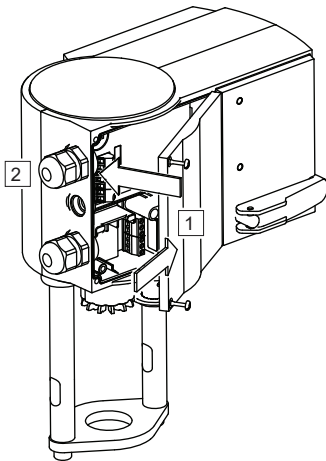

Fig. 10a

Fig. 10b

Fig. 11

Fig. 12

Interruptor auxiliar AEL3

spirax sarco AEL3E Date Code: XXX-A Country of Origin: Germany Spirax-Sarco Limited, Charlton House, Cheltenham, Gloucestershire, GL53 9ER, GB	24 Vac/dc 12W 50/60Hz max. -10T55 (60)°C IP68 Control Signal: DC 0...10V	 238A E7624 23FR A7F2348F232U Temperature Indicating & Regulating Equipment
	Equipment intended for connection to a Class 2 power source.	