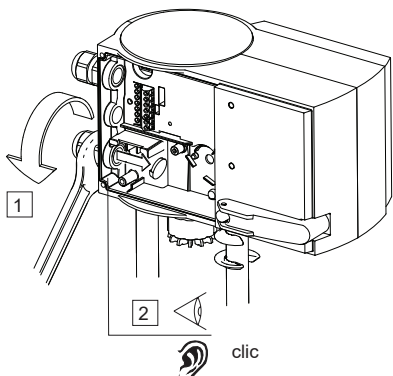

	T15
	1
	3
	s24 (1x)

Fig. 4

Fig. 5

Fig. 6

Fig. 7

Fig. 8

Fig. 9a

Fig. 9b

Fig. 10a

Fig. 10b

Fig. 11

Fig. 12

Interruptor auxiliar AEL3

spirax sarco AEL3E Date Code: XXX-A Country of Origin: Germany Spirax-Sarco Limited, Charlton House, Cheltenham, Gloucestershire, GL53 9ER, GB	24 Vac/dc 12W 50/60Hz max. -10T55 (60)°C IP68 Control Signal: DC 0...10V	 238A E7624 23FR A7F2348F232U Temperature Indicating & Regulating Equipment
	Equipment intended for connection to a Class 2 power source.	