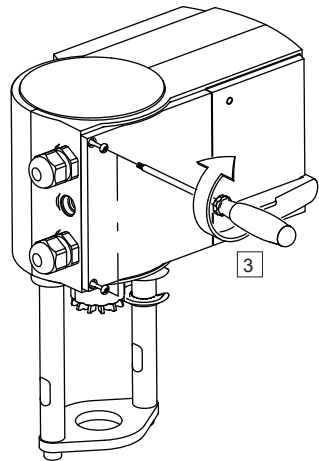

Fig. 10a

Fig. 10b

Fig. 11

Fig. 12

Interruptor auxiliar AEL3

spirax sarco AEL3E Date Code: XXX-A Country of Origin: Germany Spirax-Sarco Limited, Charlton House, Cheltenham, Gloucestershire, GL53 9ER, GB	24 Vac/dc 12W 50/60Hz max. -10T55 (60)°C IP68 Control Signal: DC 0...10V	 238A E7624 23FR A7F2348F232U Temperature Indicating & Regulating Equipment
	Equipment intended for connection to a Class 2 power source.	